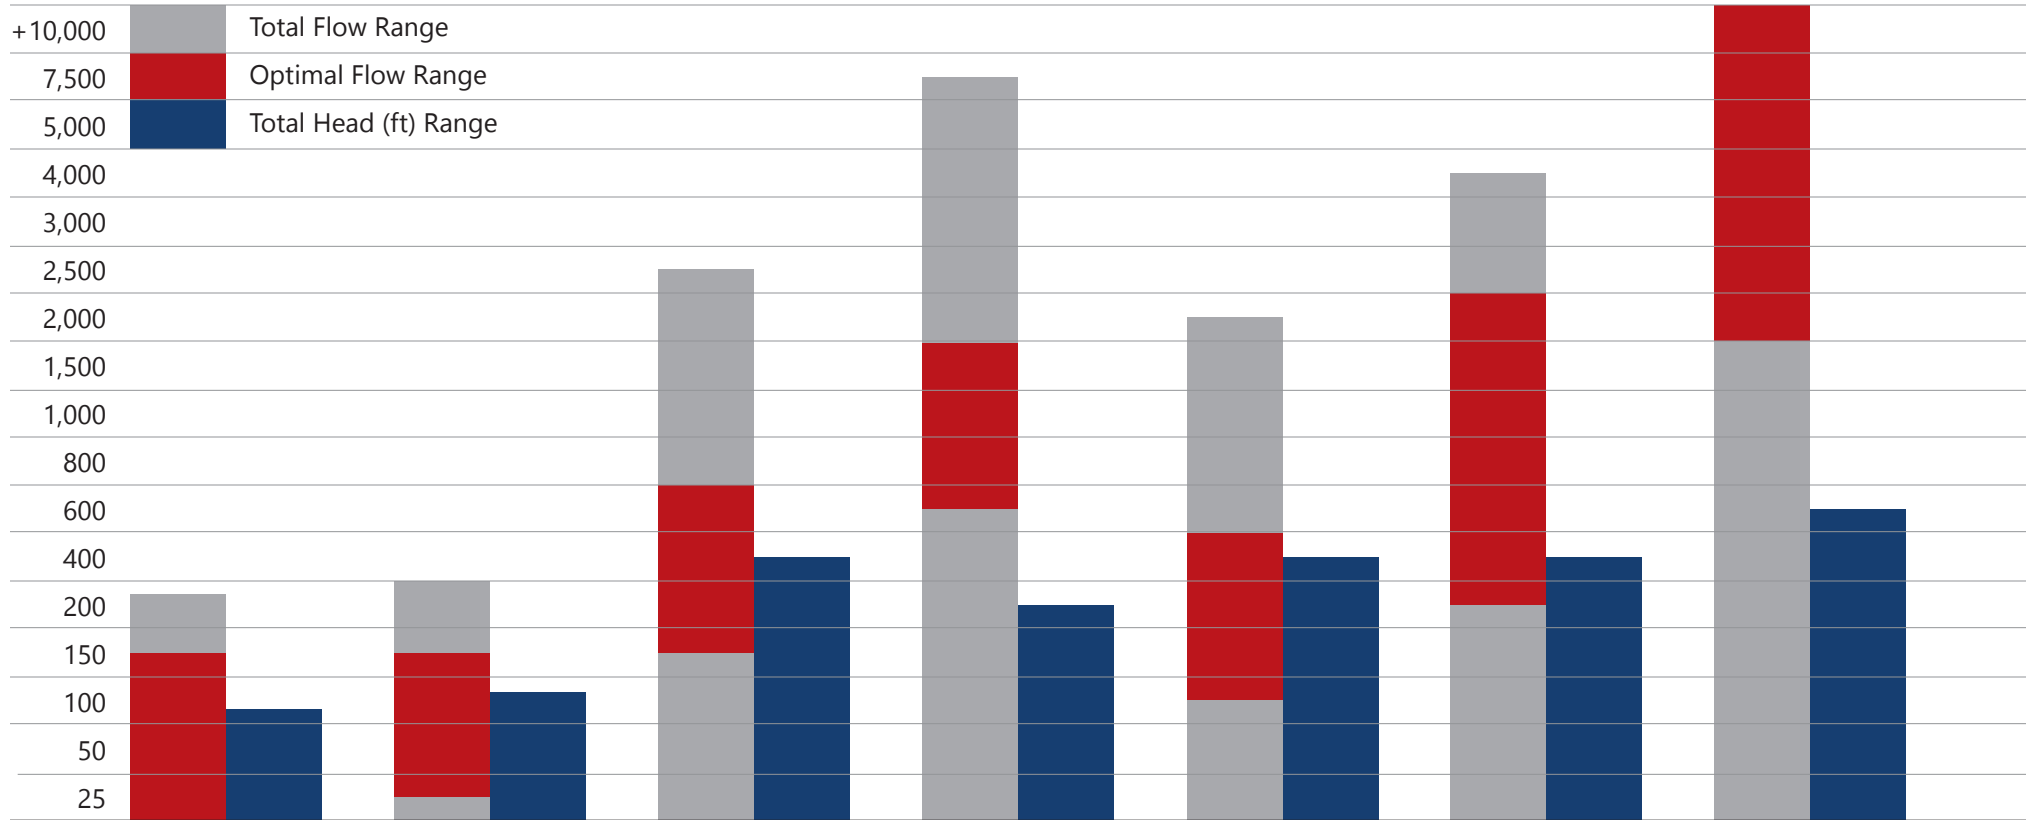

Bell & Gossett Pumps - Quick Reference Guide

ecocirc XL

Inline
ECM Motor

Hor. or Vertical Mounting

Series e90

Inline
Close Coupled

Hor. or Vertical Mounting

Series 80